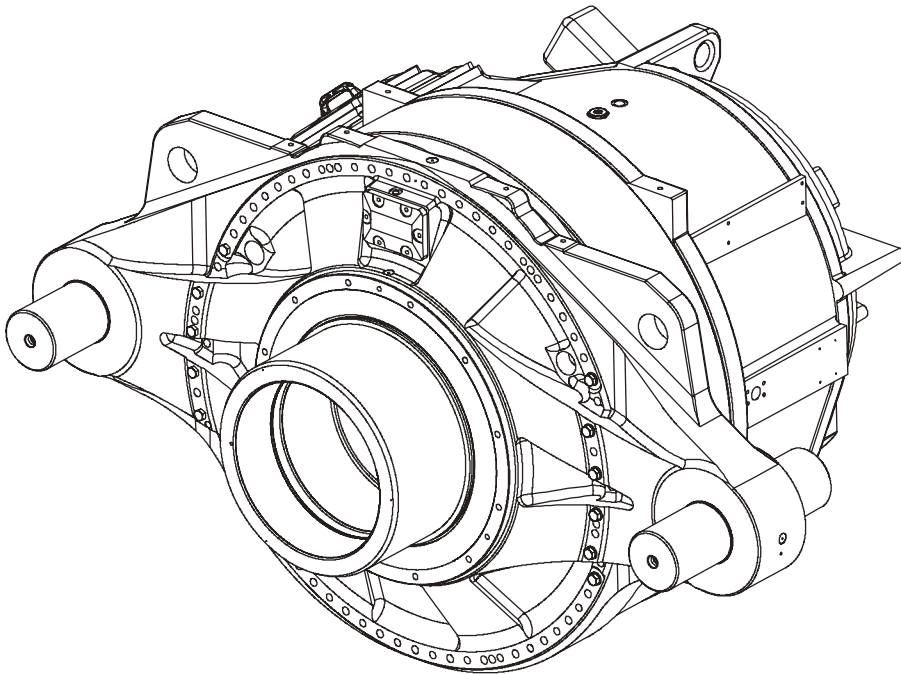

EXTRALIFE

for GE

**MULTIBRAND
SERVICE**

moventas

Lowest total cost of ownership gearbox for GE 1.5

Extra Life Replacement Payback with our Core Technologies

INTEGRATED PLANET GEAR BEARINGS:
2x L10 Bearing Life

IMPROVED BEARINGS:
7x More Resistance Against WEC

SUPERFINISHED GEARS:
1.2x More Scuffing Safety

IMPROVED FILTRATION:
7x More Bearing Life

CASE CARBURIZED RING GEAR:
2x The Gear Safety Factor & Wear Resistance