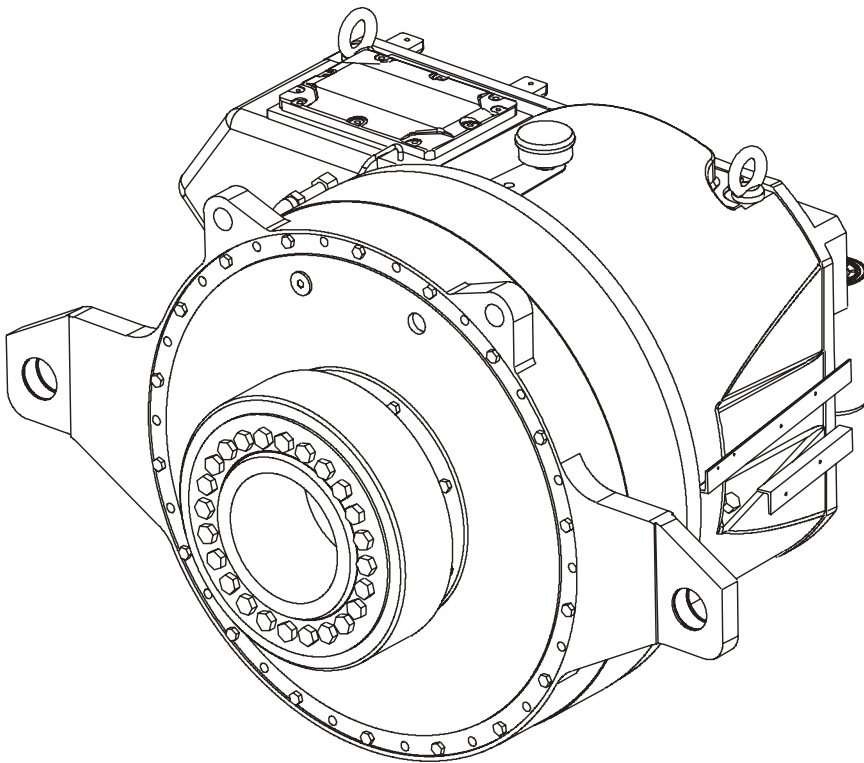

## The Improved Moventas Gearbox, PLH-313 with

- Integrated planet gear bearings
- Case carburized parts
- Advanced housing design
- Advanced geared component design and manufacturing technology
- Non-wearing seals
- Durable surface treatment
- Shrink disc, brake system and cooler
- CMaS Condition Management System