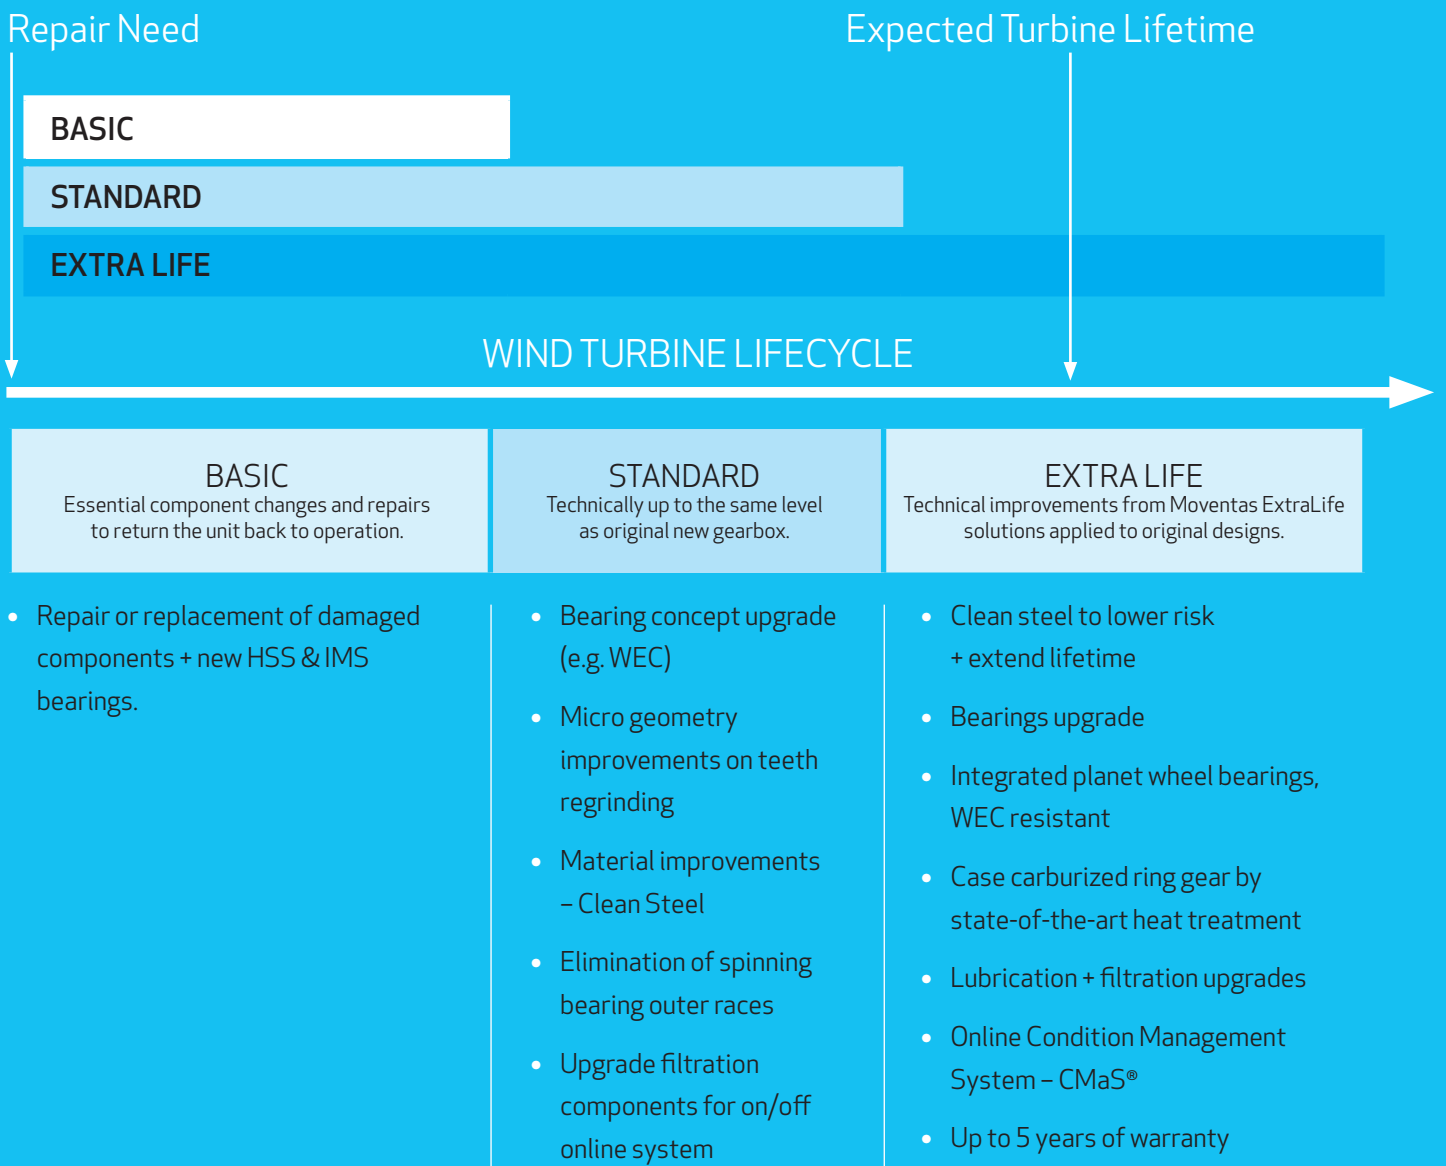

MOVENTAS WORKSHOP SERVICE PROCESSES CONTAIN: