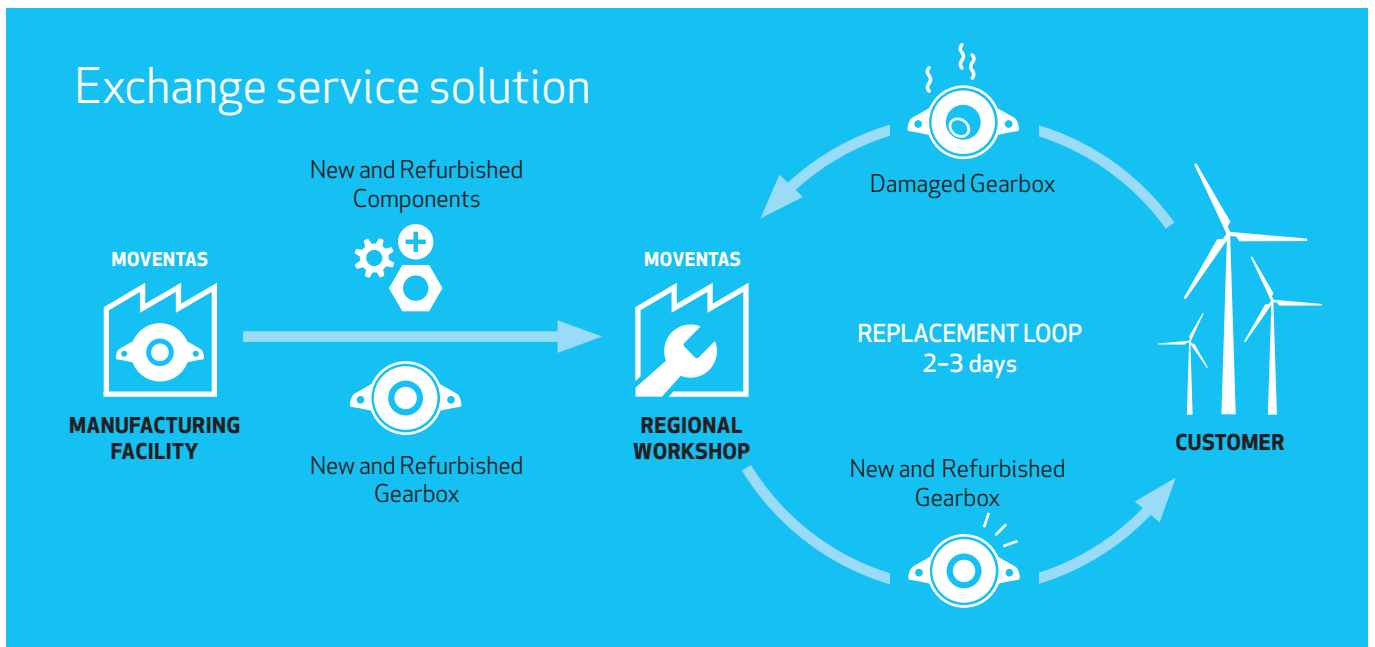

Refurbished replacement gearboxes

Moventas offers a comprehensive gearbox pool and exchange service. A refurbished gearbox gives you an economic alternative to a new gearbox by only

upgrading impacted components. Known generic failure modes are eliminated resulting in higher availability and reliability.