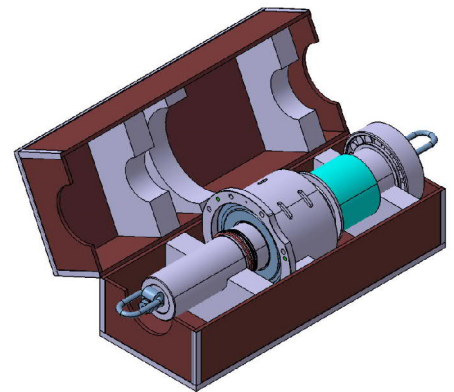

### Background

The original High Speed Shaft (HSS) bearing configuration has shown indications of reduced lifetime, potentially leading to an increased risk of unexpected downtime.

### Up-Tower - HSS upgrade solution

Moventas HSS upgrade is a smart combination of a reliable bearing configuration exceeding the turbine lifetime, a high quality HSS and all required field service elements for a fast & safe execution.